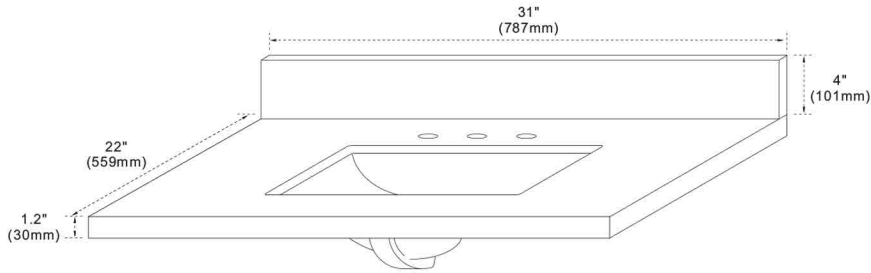

## FEATURES

1. Single 20" rectangular undermount sink cutout;
2. 8" wide spread faucet holes;
3. 4" height backsplash included;
4. Thickness laminated to 1.2"