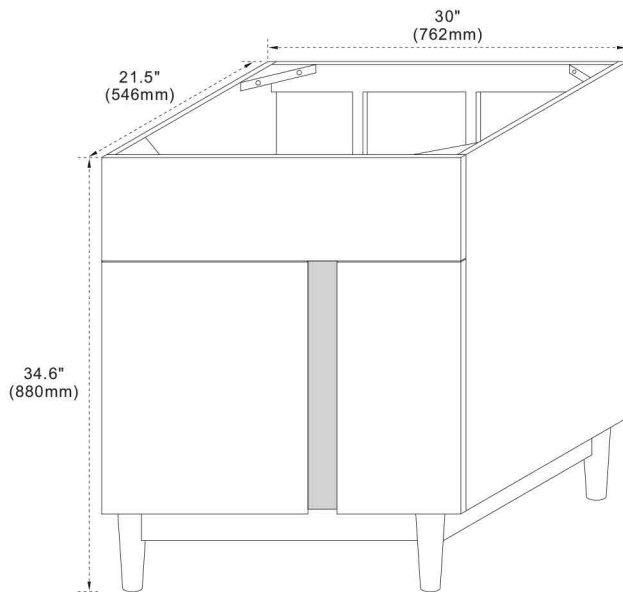

FEATURES

1. Solid wood and Plywood;
2. One soft closing door;
3. One full extension soft closing drawer;
4. Dovetail construction drawer;

COLORS/FINISHES

SB - Silvery Brown

**NOTE: SINK STYLE, SHAPE, FAUCET HOLES, CUTOUT ON TOP, VANITY MAY VARY FROM THE PICTURE ABOVE.
INSTRUCTIONAL PURPOSE ONLY.**

Professional installation is recommended.

www.bellaterra-home.com

Bellaterra Home LLC, All Rights Reserved 2018